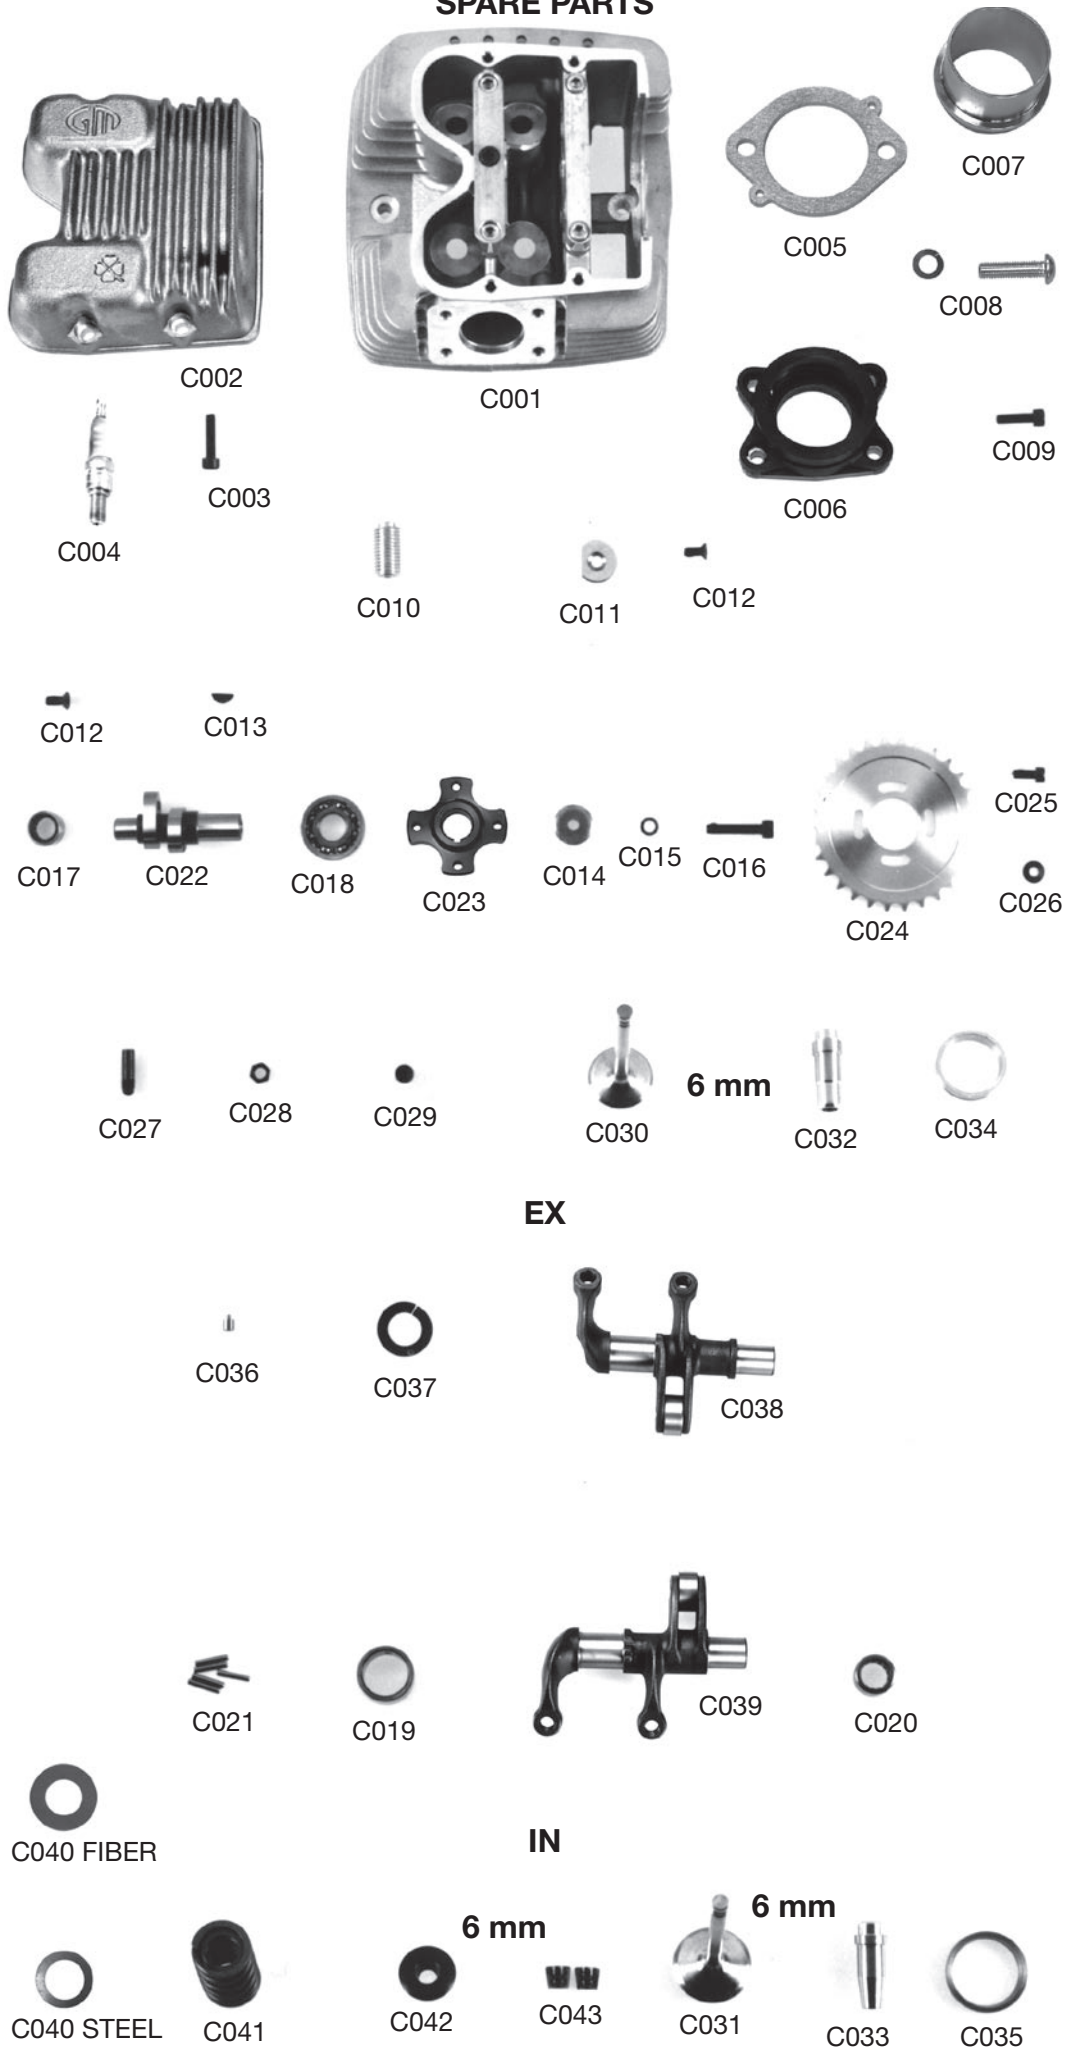

FAST AND STRONG WITH THE GENUINE GM PARTS

YOUR NEXT ENGINE

GM SRL · Via Sabbionara, 14/N · 36045 Alonte (VI) Italy
Tel. +39.0444.833956 · Fax +39.0444.438351 · www.gmengines.net

SPARE PARTS

| CODE | PRICE / DESCRIPTION |
|------|---------------------|
| C001 | |
| C002 | |
| C003 | |
| C004 | |
| C005 | |
| C006 | |
| C007 | |
| C008 | |
| C009 | |
| C010 | |
| C011 | |
| C012 | |
| C013 | |
| C014 | |
| C015 | |
| C016 | |
| C017 | |
| C018 | |
| C019 | |
| C020 | |
| C021 | |
| C022 | |
| C023 | |
| C024 | |
| C025 | |
| C026 | |
| C027 | |
| C028 | |
| C029 | |
| C030 | |
| C031 | |
| C032 | |
| C033 | |
| C034 | |
| C035 | |
| C036 | |
| C037 | |
| C038 | |
| C039 | |
| C040 | F S |
| C041 | |
| C042 | |
| C043 | |

SPARE PARTS

SHORT STROKE

SHORT STROKE

| CODE | PRICE / DESCRIPTION |
|----------|---------------------|
| C200 | |
| C201 | |
| C202 STD | |
| C202 SLP | |
| C203 | |
| C204 | |
| C205 | |
| C206 | |
| C207 | |
| C208 | |
| C209 | |
| C210 | |
| C211 | |
| C212 | |
| C213 | |
| C214 | |
| C215 | |
| C216 | |
| C217 | |

SPARE PARTS

ROCKER ARM - REPAIR SET

C 222 compl. set

5 Lt.
Synthetic oil developed
for methanol specially for
speedway engines