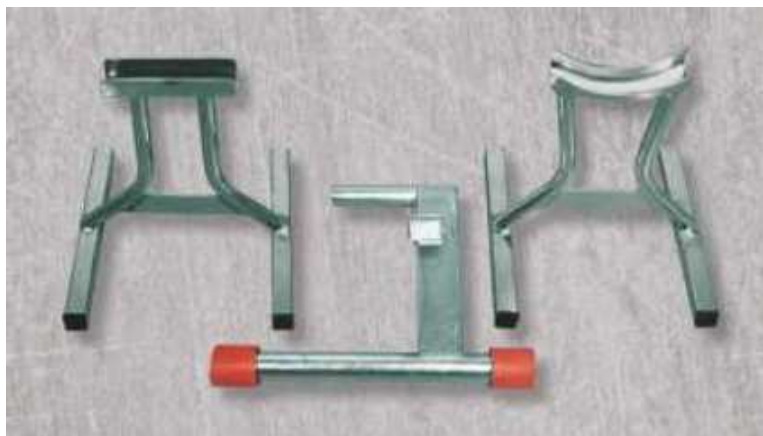

FOOTRESTS

CLAMPS

FUEL TANK

Fuel tank SW/LT 01 + SW/LT 02

MUD GUARD AND SEAT BRACKETS

WHEELS

CLUTCH

DURABOND clutch plate LZ 02

Clutch cover LZ 01

Clutch Center LZ 01 - Nicasil surface

FRICOTECH clutch plate LZ 01

Accessories

STANDS

PLATES